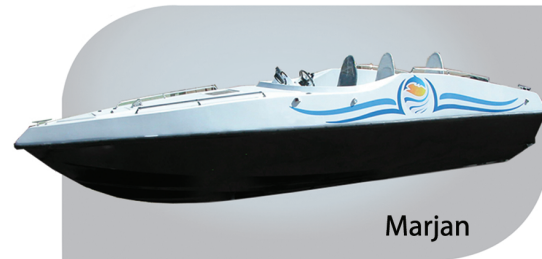

Recreational Boats

DESCRIPTION

These 5-20 meters recreational boats are designed and manufactured for exciting tours for tourists and passengers at sea, river and around islands, ponds, as well as for water sports. The main structure is made of composite, marine grade aluminium and steel according to the rules of Classification Society.

Negin

Dolphin

Nasim

Marjan

Morvarid

Sadaf

SPECIFICATIONS

Title	Morvarid	Dolphin	Negin	Sadaf	Marjan	Nasim
Length (m):	6.7	10.46	10.3	8.3	7.95	5.1
Breadth (m):	2.68	2.9	2.7	2.9	2.41	2
Height (m):	1.32	1.1	1.7	1.5	1.2	1
Main Engine (hp):	1x200	2x250	2x250	2x250	2x200	1x250
Maximum Speed (kn):	30	40	45	35	41	30
Material	Composite	Composite	Composite	Composite	Composite	Composite
Passenger (person):	7	3	10	8	4	3